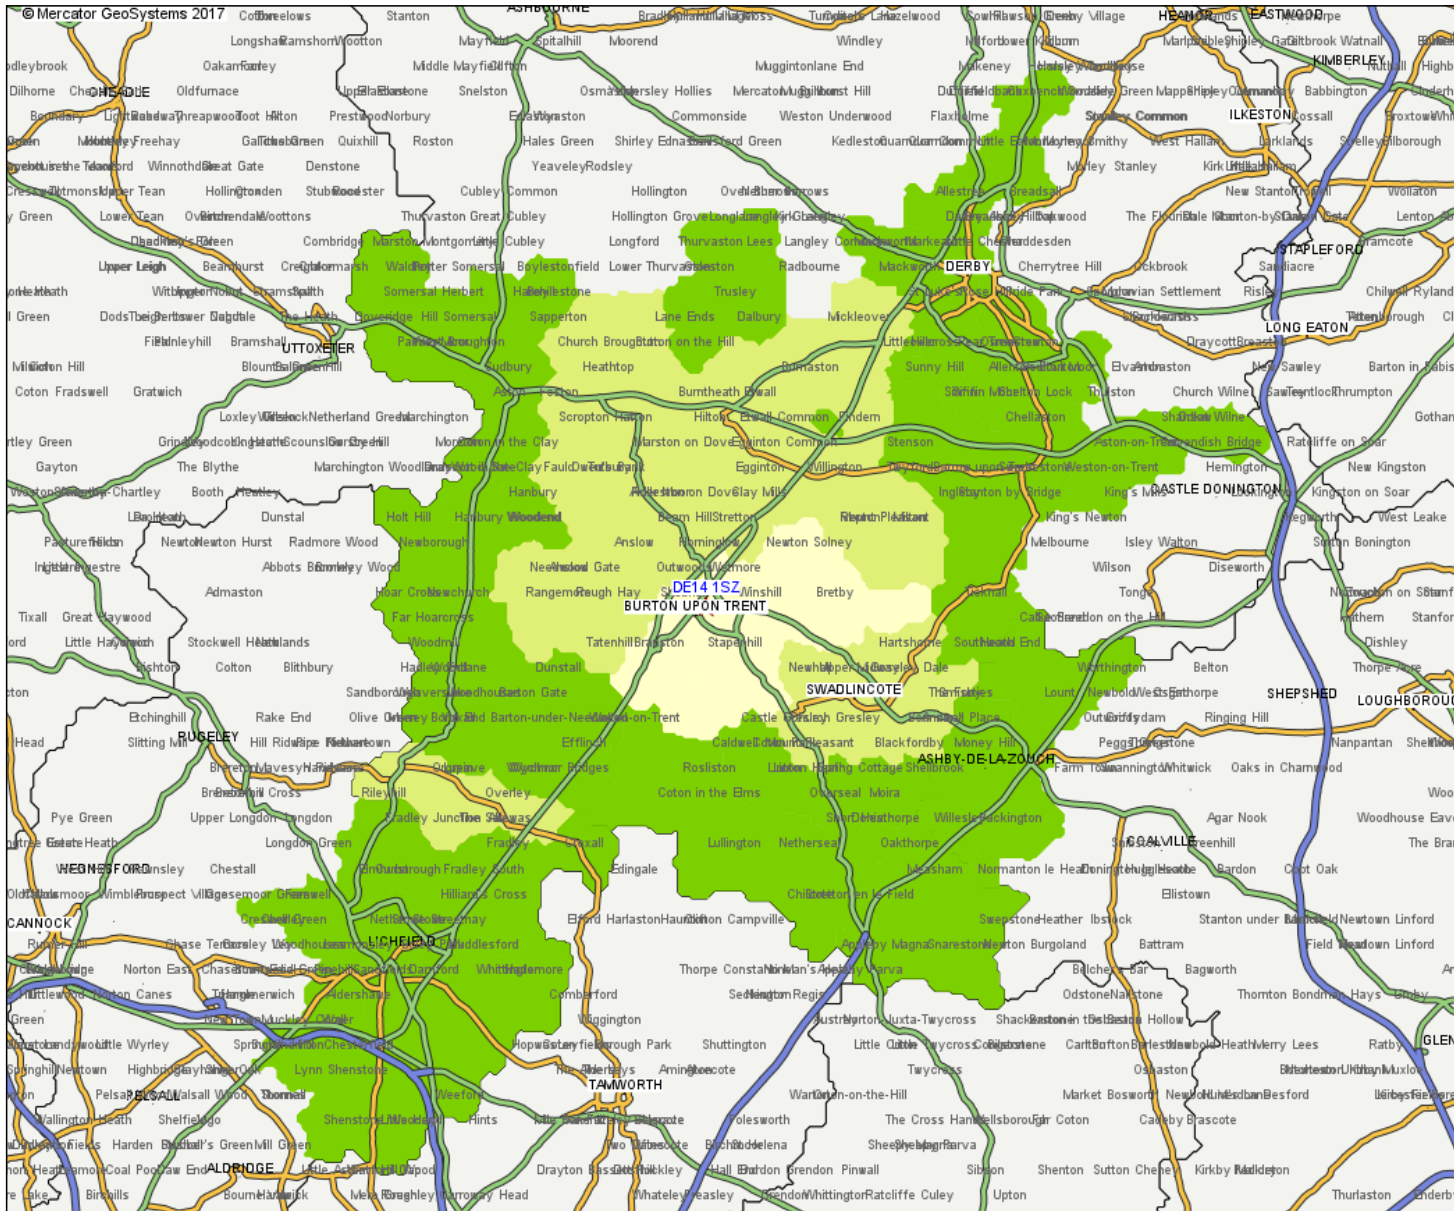

# 30 minute peak drive time map for DE14 1SZ

- ★ New locations
- Towns & Cities
- Motorway
- Primary Road
- A Road
- Drive Time (min) (0 - 10)
- Drive Time (min) (10 - 20)
- Drive Time (min) (20 - 30)

Distance	Population	Households
Upto 10 minutes	48,059	19,844
Upto 20 minutes	149,925	61,396
Upto 30 minutes	406,757	167,630